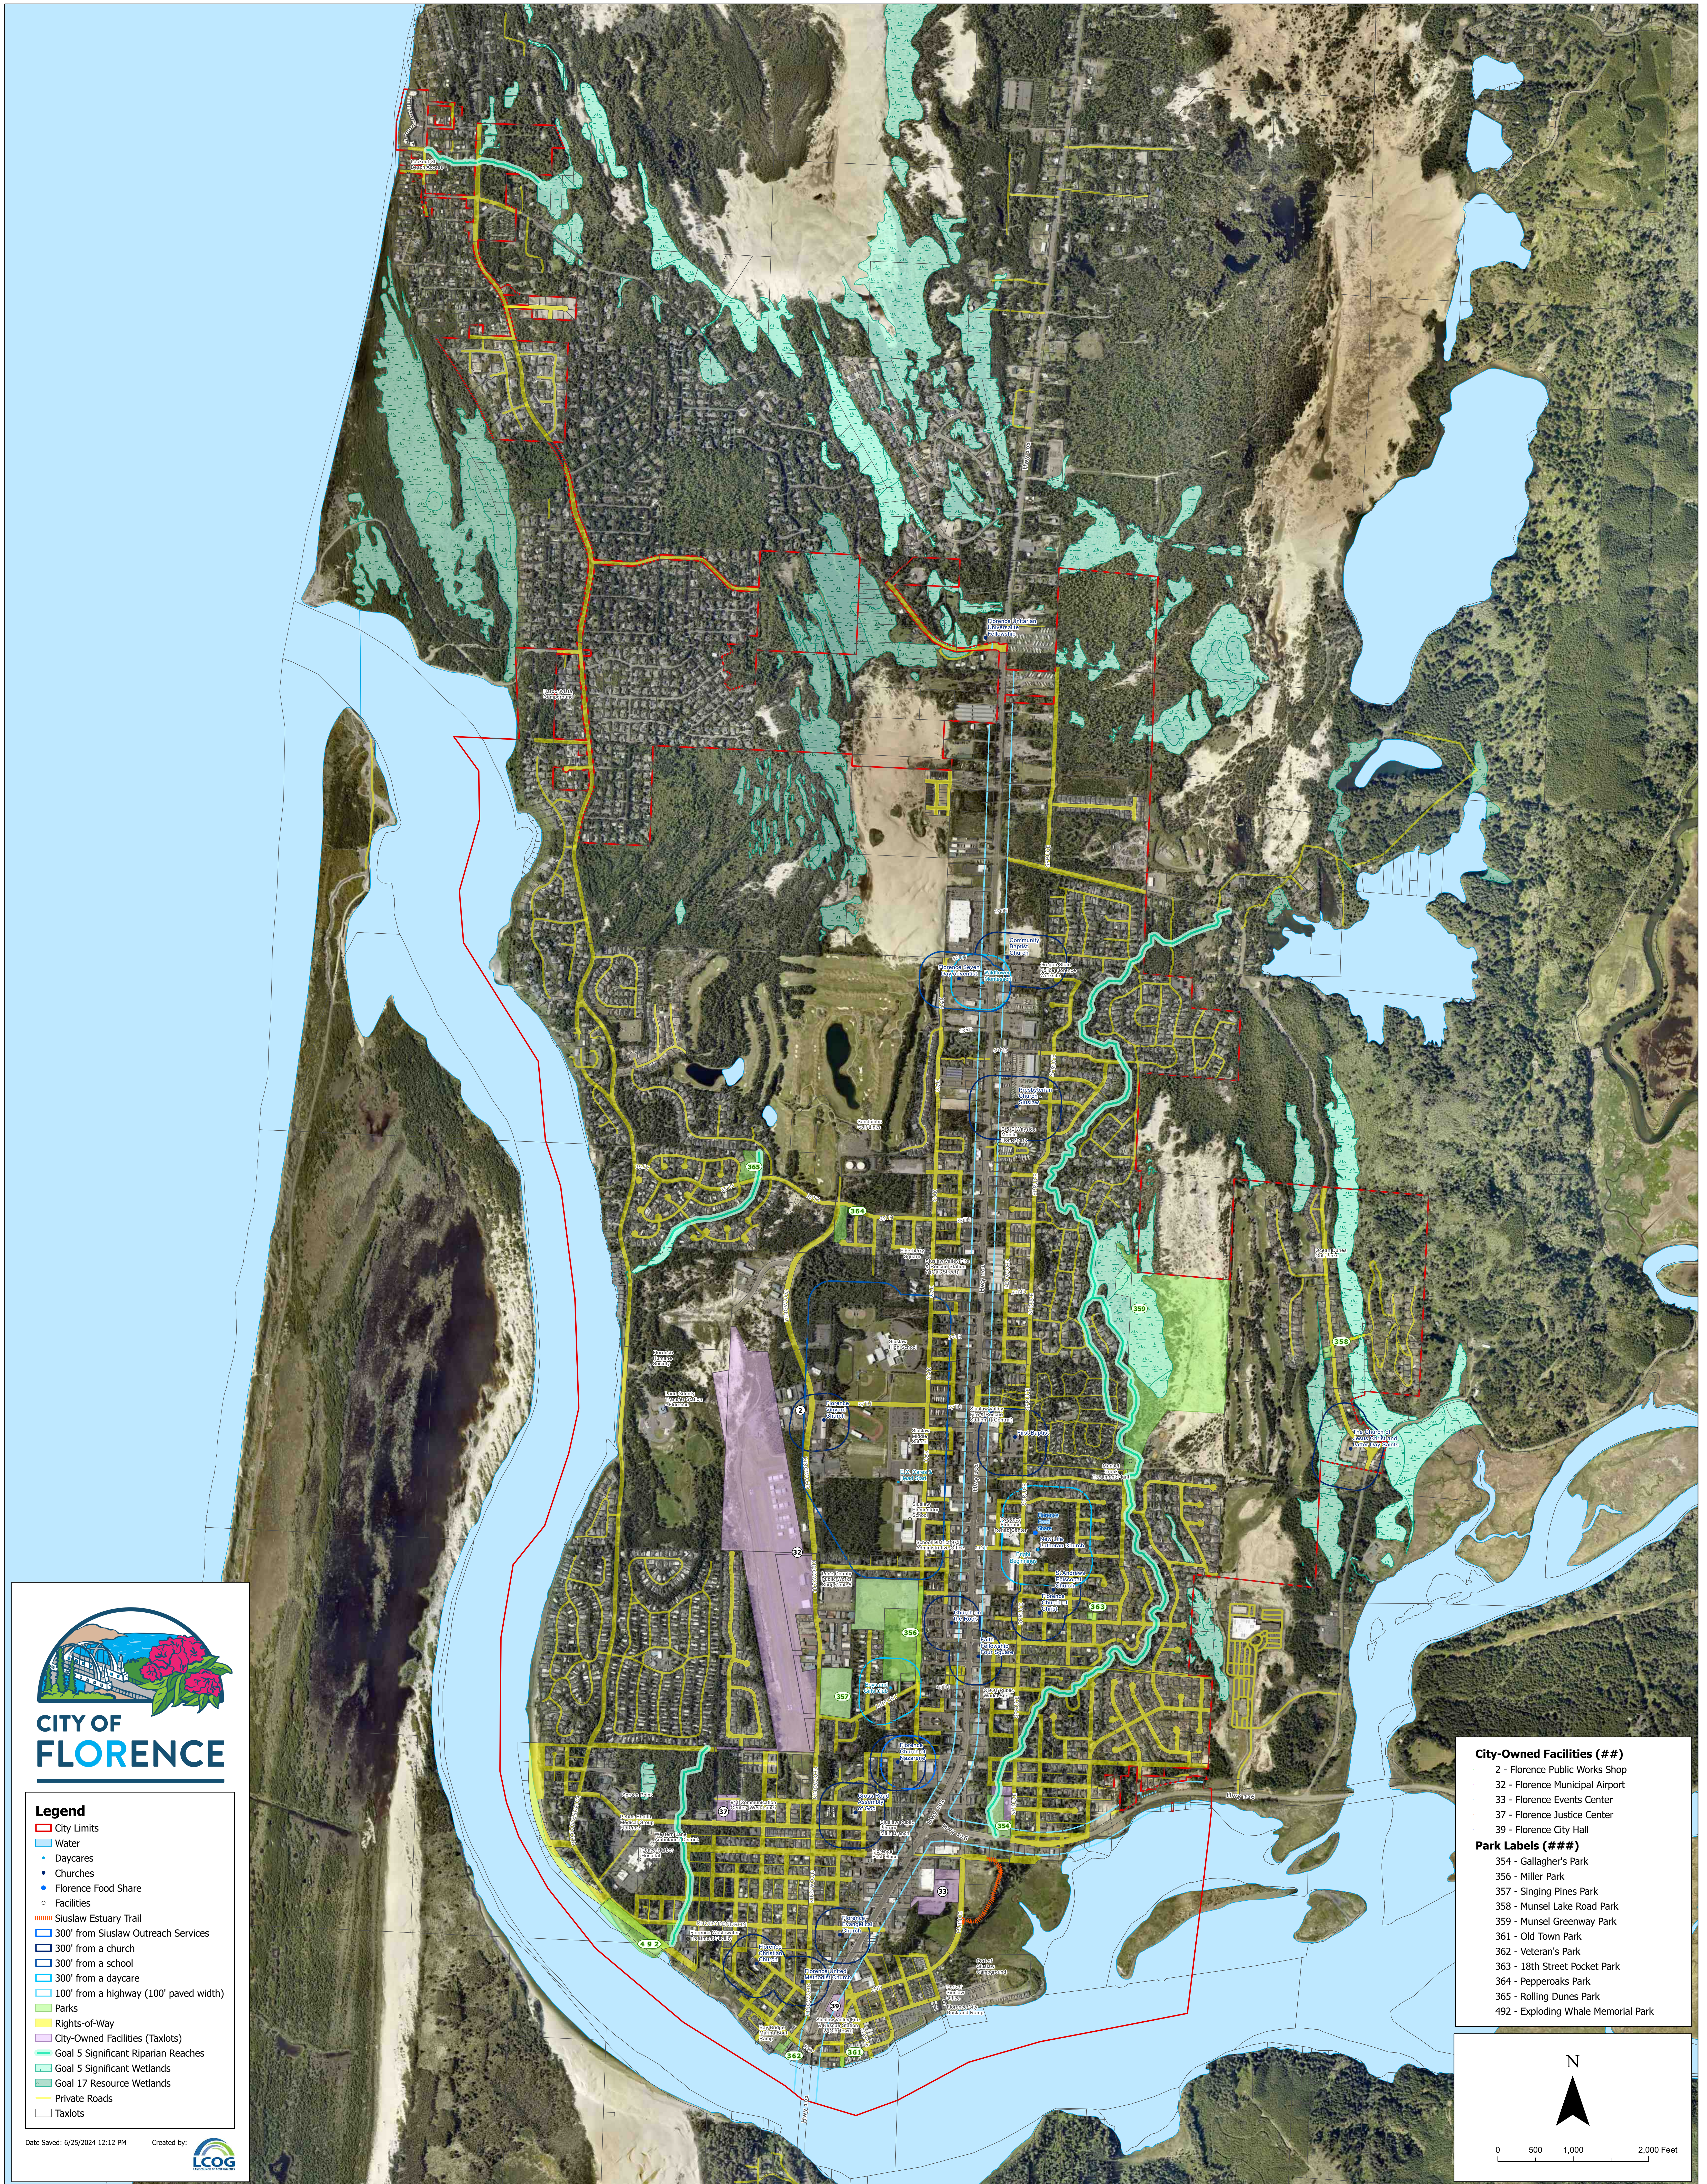

City of Florence Sheltering Exclusion Map

CITY OF FLORENCE

Legend

- City Limits
- Water
- Daycares
- Churches
- Florence Food Share
- Facilities
- Siuslaw Estuary Trail
- 300' from Siuslaw Outreach Services
- 300' from a church
- 300' from a school
- 300' from a daycare
- 100' from a highway (100' paved width)
- Parks
- Rights-of-Way
- City-Owned Facilities (Taxlots)
- Goal 5 Significant Riparian Reaches
- Goal 5 Significant Wetlands
- Goal 17 Resource Wetlands
- Private Roads
- Taxlots

Date Saved: 6/25/2024 12:12 PM Created by:

- City-Owned Facilities (##)**
- 2 - Florence Public Works Shop
 - 32 - Florence Municipal Airport
 - 33 - Florence Events Center
 - 37 - Florence Justice Center
 - 39 - Florence City Hall
- Park Labels (###)**
- 354 - Gallagher's Park
 - 356 - Miller Park
 - 357 - Singing Pines Park
 - 358 - Munsel Lake Road Park
 - 359 - Munsel Greenway Park
 - 361 - Old Town Park
 - 362 - Veteran's Park
 - 363 - 18th Street Pocket Park
 - 364 - Pepperocks Park
 - 365 - Rolling Dunes Park
 - 492 - Exploding Whale Memorial Park