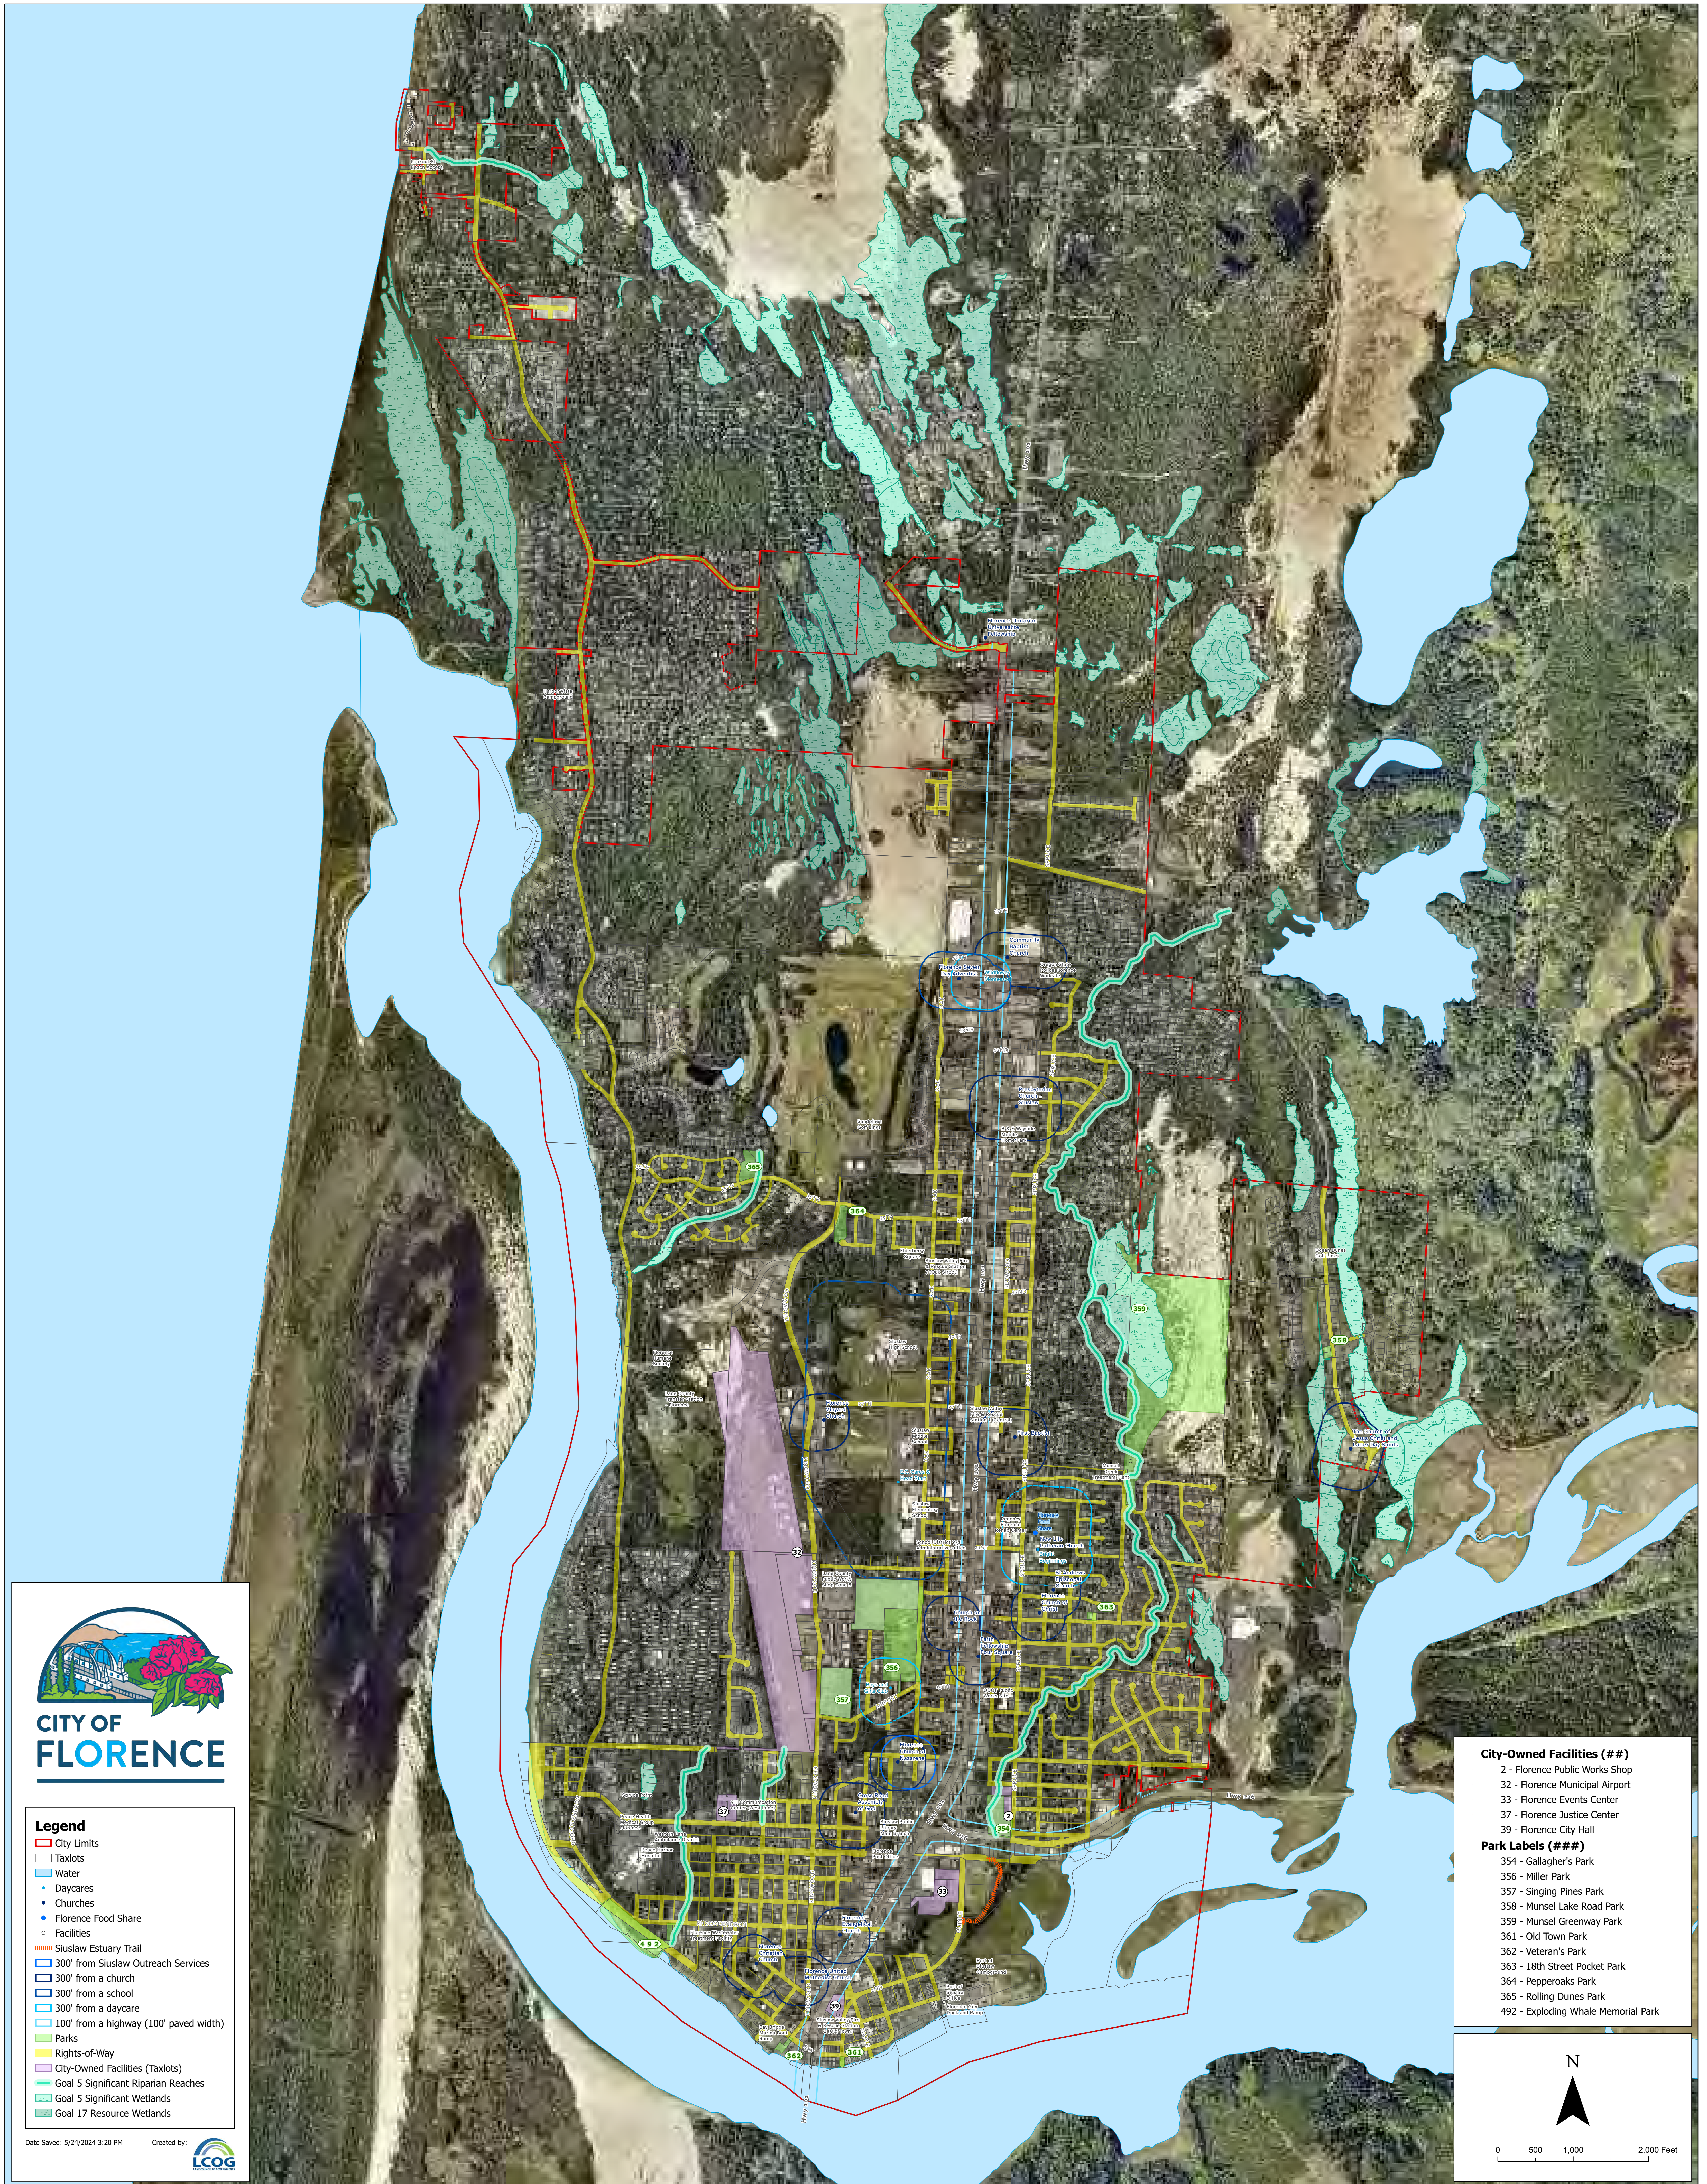

City of Florence Sheltering Exclusion Map - Draft 5

CITY OF FLORENCE

- Legend**
- City Limits
 - Taxlots
 - Water
 - Daycares
 - Churches
 - Florence Food Share
 - Facilities
 - Siuslaw Estuary Trail
 - 300' from Siuslaw Outreach Services
 - 300' from a church
 - 300' from a school
 - 300' from a daycare
 - 100' from a highway (100' paved width)
 - Parks
 - Rights-of-Way
 - City-Owned Facilities (Taxlots)
 - Goal 5 Significant Riparian Reaches
 - Goal 5 Significant Wetlands
 - Goal 17 Resource Wetlands

Date Saved: 5/24/2024 3:20 PM Created by:

- City-Owned Facilities (##)**
- 2 - Florence Public Works Shop
 - 32 - Florence Municipal Airport
 - 33 - Florence Events Center
 - 37 - Florence Justice Center
 - 39 - Florence City Hall
- Park Labels (###)**
- 354 - Gallagher's Park
 - 356 - Miller Park
 - 357 - Singing Pines Park
 - 358 - Munsel Lake Road Park
 - 359 - Munsel Greenway Park
 - 361 - Old Town Park
 - 362 - Veteran's Park
 - 363 - 18th Street Pocket Park
 - 364 - Pepperocks Park
 - 365 - Rolling Dunes Park
 - 492 - Exploding Whale Memorial Park