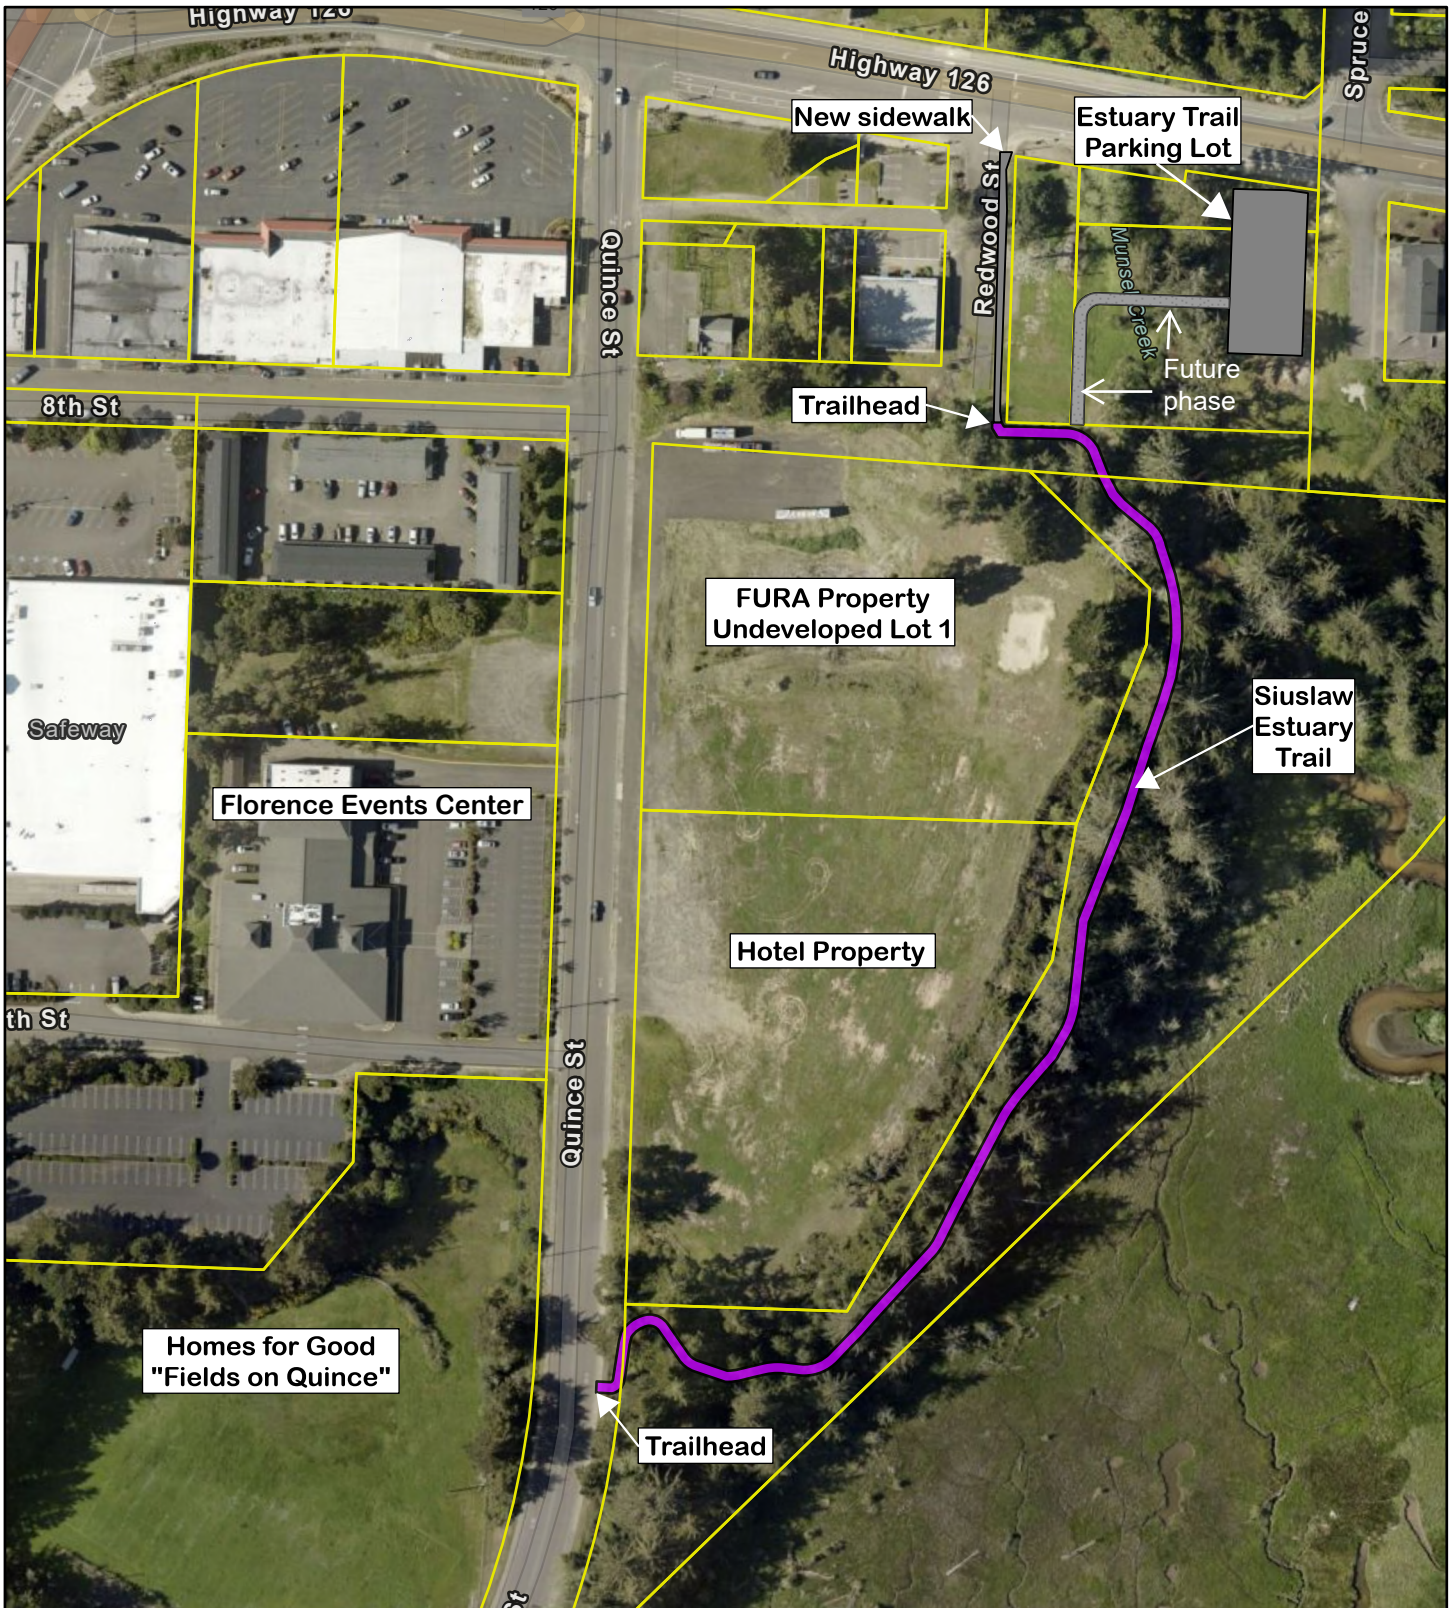

Siuslaw Estuary Trail Project

CITY OF FLORENCE

250 Hwy 101 N.
 Florence, OR 97439
 (541) 997-8237

- Siuslaw Estuary Trail
- Taxlots
- New Sidewalk and Parking

0 100 200 400 Feet