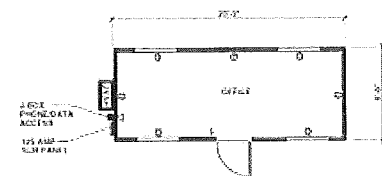

### 8' x 20' Open Bay Security Office

**High Security Features**  
 Your office is safe with us.

**Additional Services**  
 Beyond simply storage.

**National Customers**  
 Exclusive Benefits.

**Mobile Offices**  
 Standard Offices.

### Specifications

- Size**
  - 20' Long
  - 20' Box Size
  - 8' Wide
  - 8' Ceiling Height
  - Ground Mounted
- Exterior Finish**
  - 16 gauge steel siding
  - 10 - 16 Gauge Floor; Joist 12" on Center
  - Standard Drip Rail Gutters
  - 1 1/8" Plywood Sub Floor
  - All Steel Structural Components
- Interior Finish**
  - Drywall Textured
  - Vinyl Tile Floors
  - Drywall Textured Flat Ceiling
- Electric**
  - Fluorescent ceiling lights
  - 125 amp breaker panel
  - 120/240 Volt, single-phase
  - Exterior phone/data jack access
- Windows & Doors**
  - Horizontal slider windows with screens
  - Exterior Security Bars
  - Mini Blinds
  - Hydraulic door closures
  - MMI High-Security Door System w/3 Part Interior Locking System
- Heating & Cooling**
  - Vertical HVAC