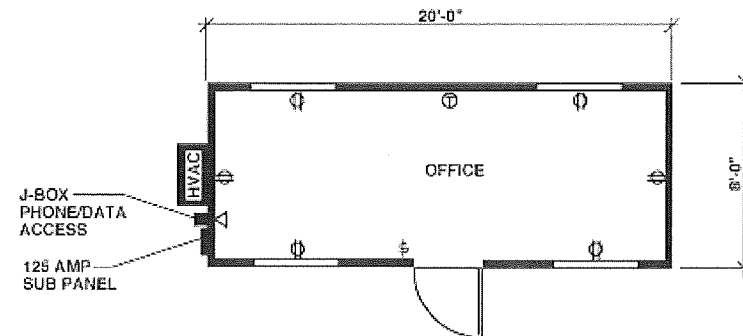

(866) 344-4092

Customer Care About Us Careers Investors Contact Us

Storage Containers Residential Storage Portable Offices Branch Locations Request Quote

Security Office Sizes
Convenience & high security.

Floor Plan

High Security Features
Your office is safe with us.

Additional Services
Beyond simply storage.

National Customers
Exclusive Benefits.

Mobile Offices
Standard Offices.

Your Closest Branch

Zip/Postal Code:

A Mobile Mini Storage Specialist is Standing By

[About Us](#) | [Investor Information](#) | [Mergers & Acquisitions](#) | [Contact Us](#)
[Employment](#) | [Online Payment](#) | [Sitemap](#) | [Privacy and Legal Statement](#)
[Portable Storage](#) | [Employee Intranet](#)
Copyright © Mobile Mini, Inc. All patent and proprietary rights reserved