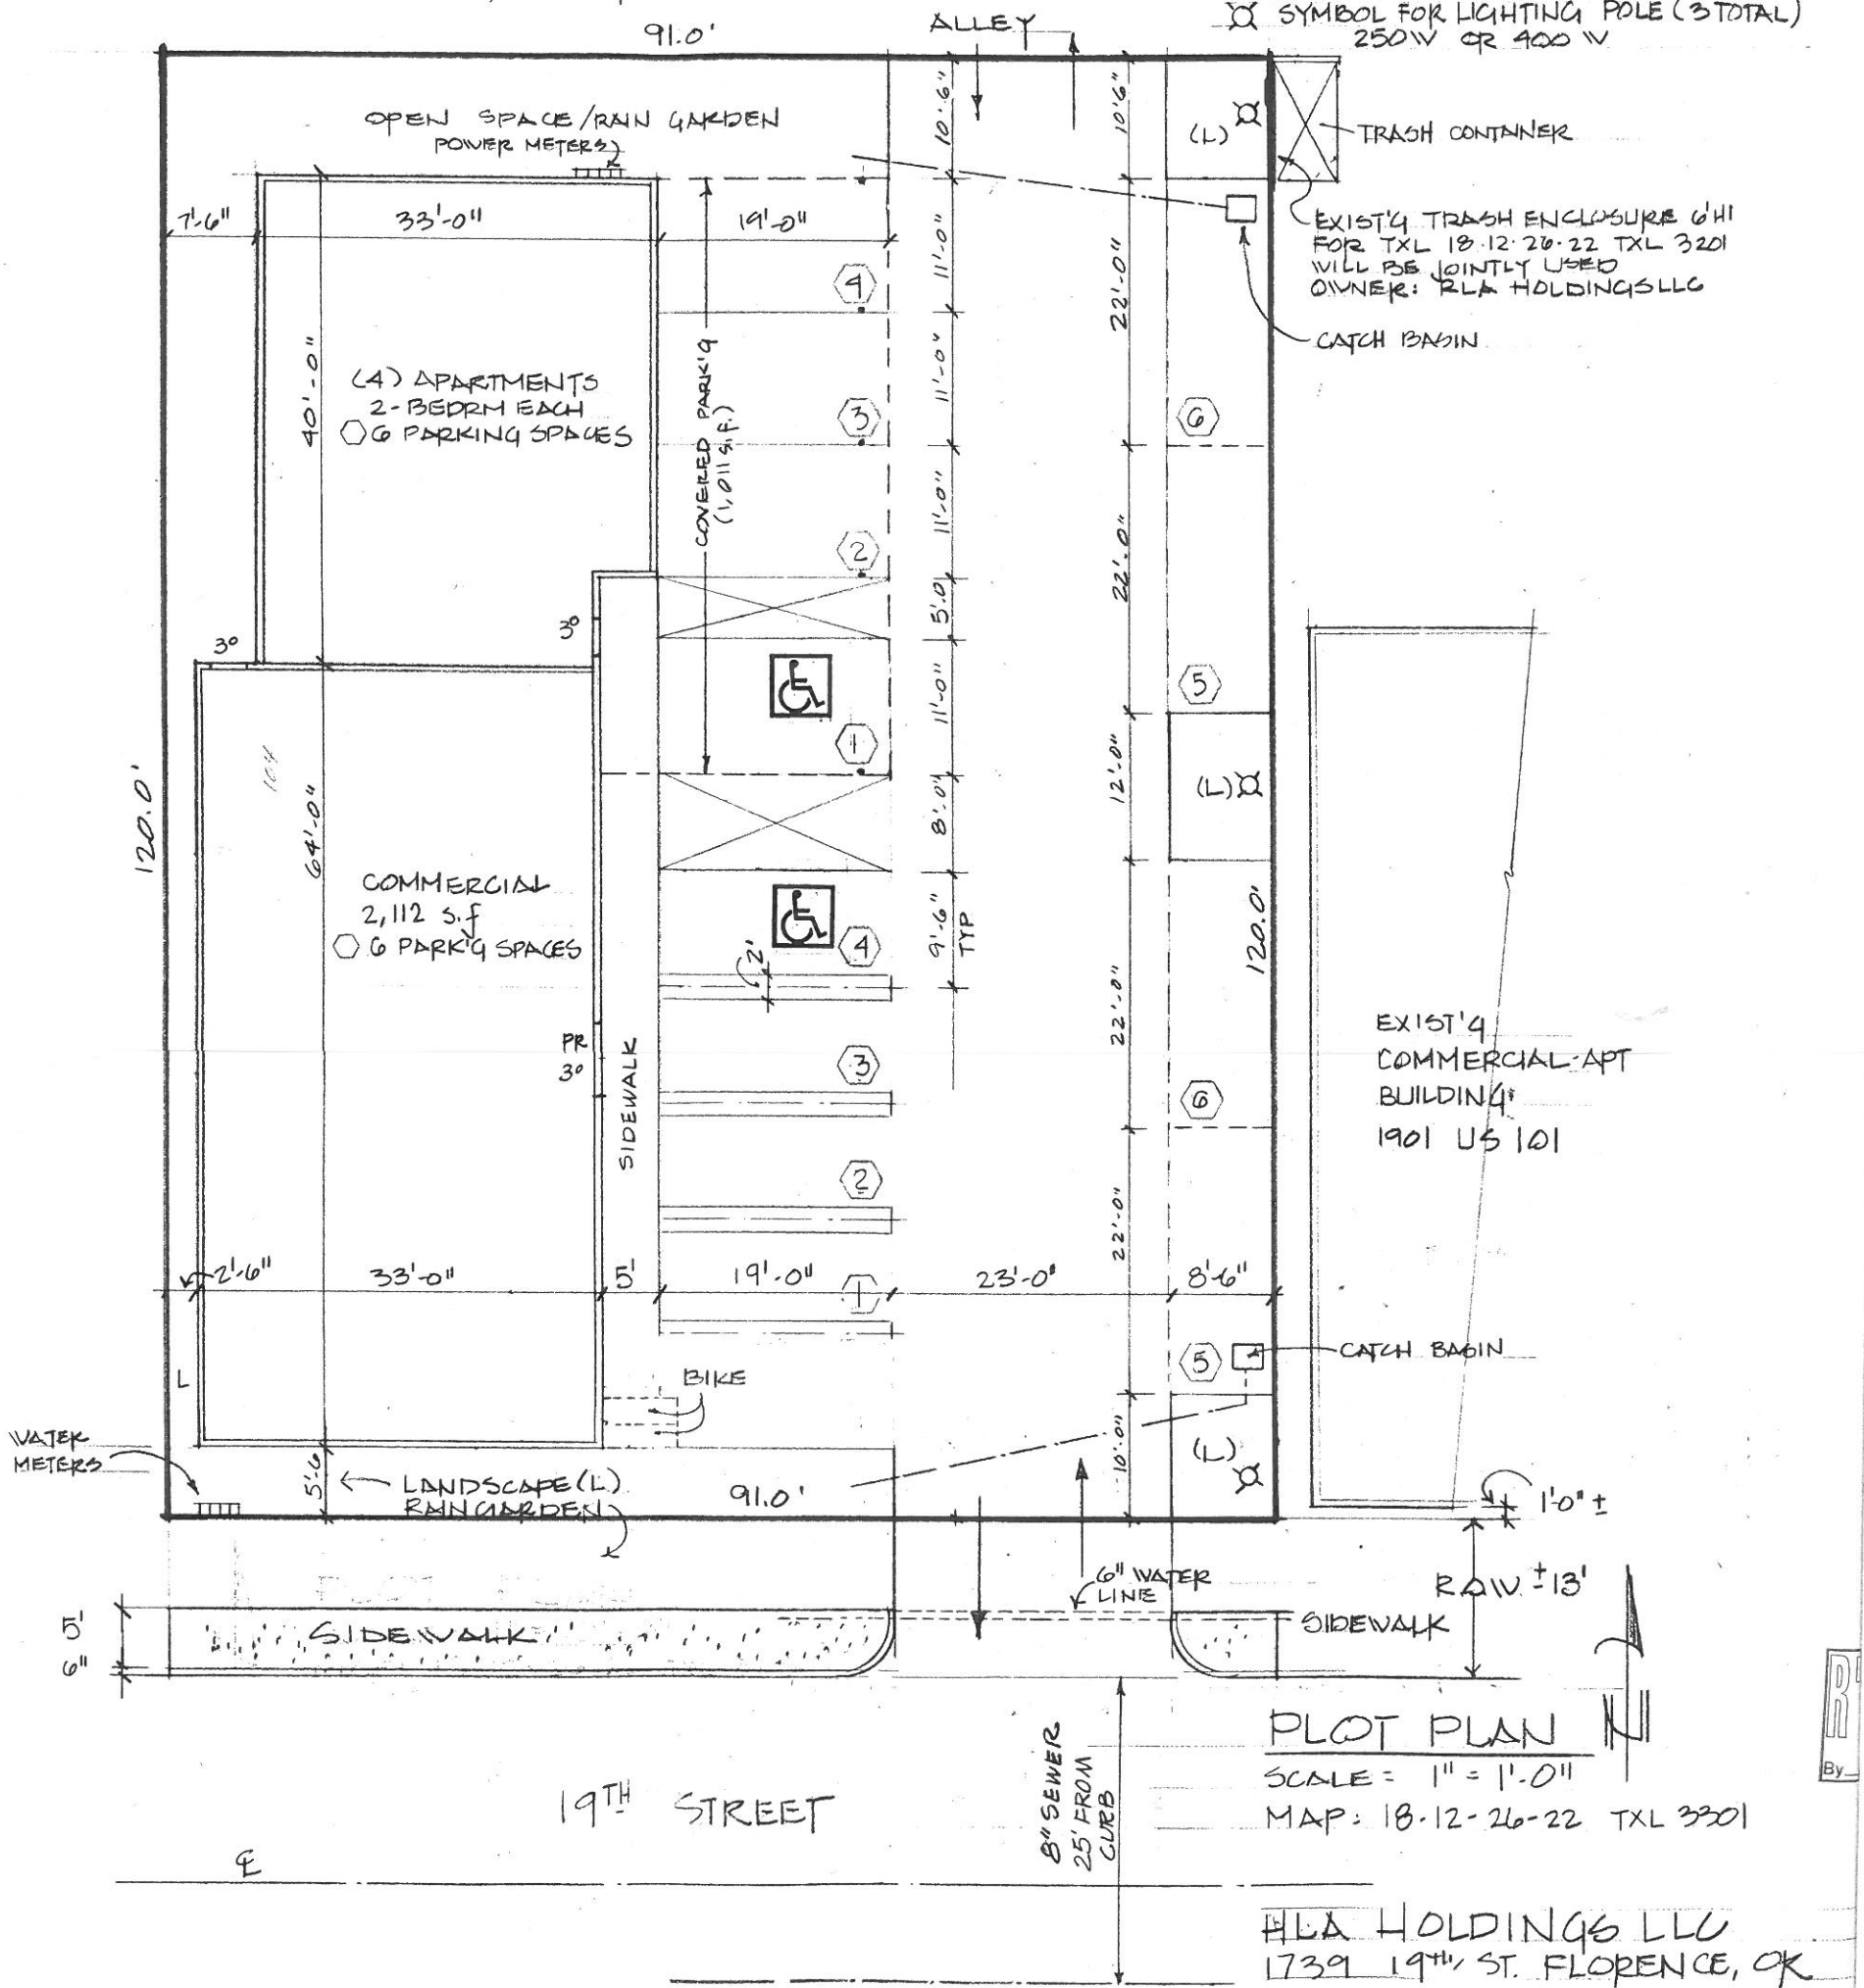

POWER POLE
ACROSS ALLEY

⊗ SYMBOL FOR LIGHTING POLE (3 TOTAL)
250W OR 400 W

PLOT PLAN
SCALE = 1" = 1'-0"
MAP: 18-12-26-22 TXL 3301

HLA HOLDINGS LLC
1739 19TH ST. FLORENCE, OK

By