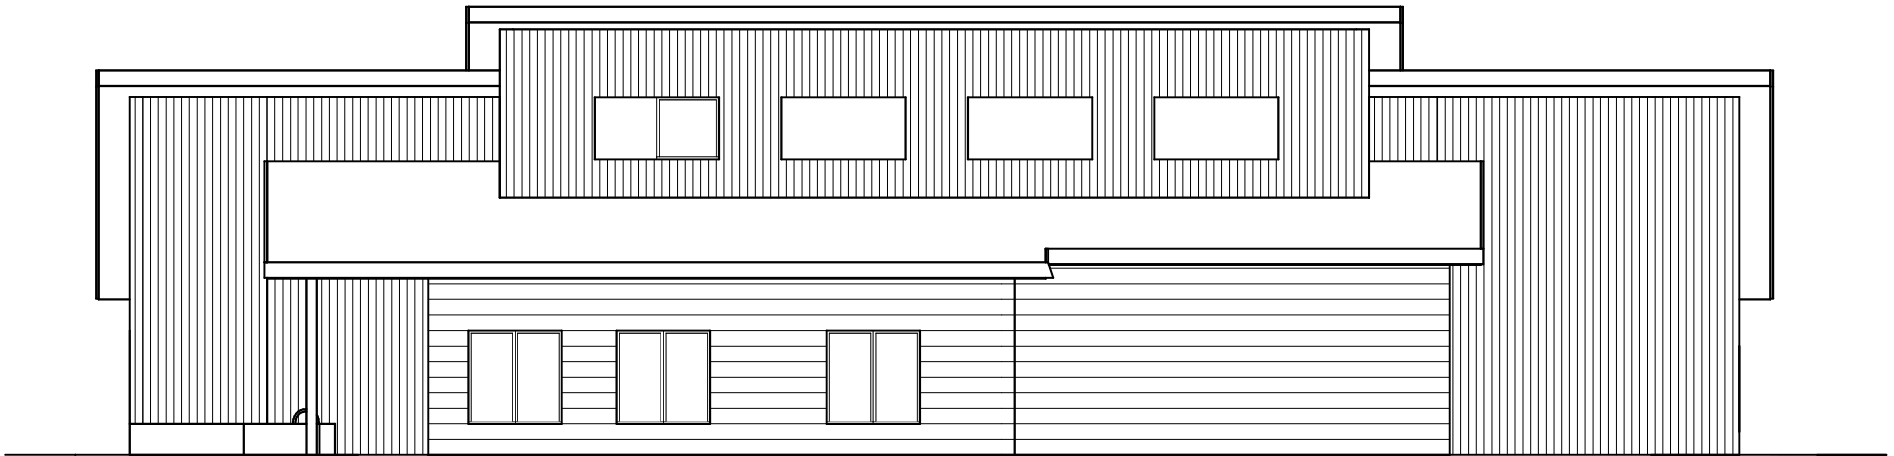

© 2024 PIVOT ARCHITECTURE

NORTH ELEVATION

1/8" = 1'-0"

SOUTH ELEVATION

1/8" = 1'-0"

ELEVATIONS NORTH/SOUTH

ELM PARK EARLY LEARNING FACILITY

SHT #: P002

07/29/24

EAST ELEVATION

1/8" = 1'-0"

WEST ELEVATION

1/8" = 1'-0"

ELEVATIONS EAST/WEST

ELM PARK EARLY LEARNING FACILITY

SHT #: P003