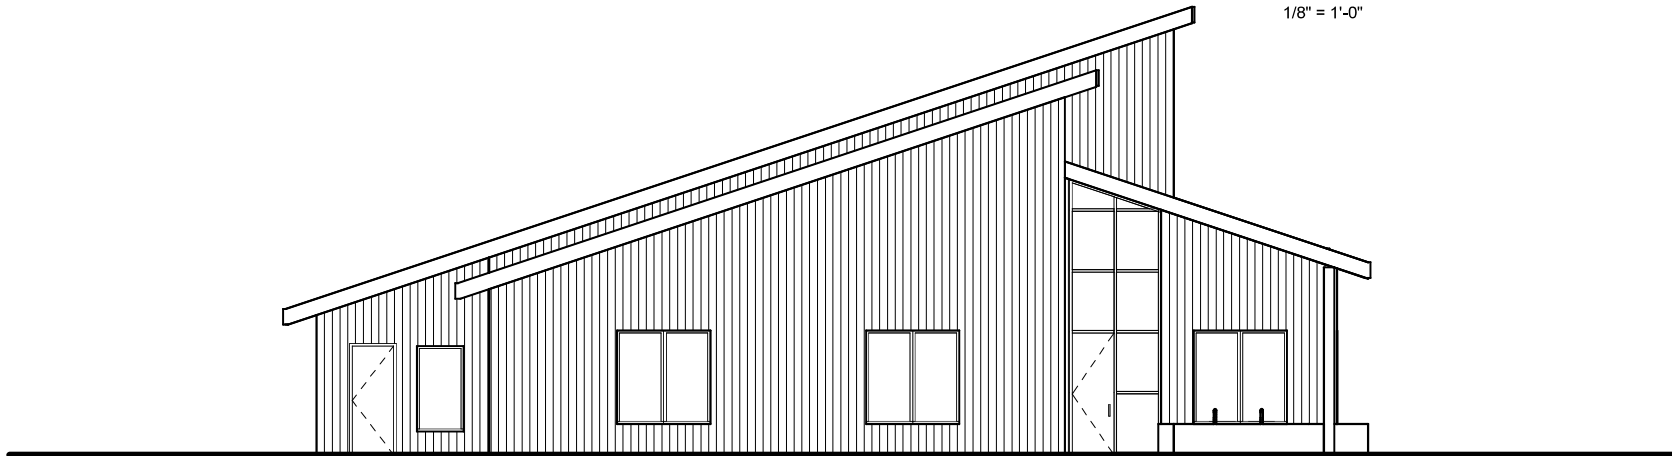

© 2024 PIVOT ARCHITECTURE

NORTH ELEVATION

1/8" = 1'-0"

SOUTH ELEVATION

1/8" = 1'-0"

ELEVATIONS NORTH/SOUTH

ELM PARK EARLY LEARNING FACILITY

SHT #: P002

07/29/24

EAST ELEVATION

1/8" = 1'-0"

WEST ELEVATION

1/8" = 1'-0"

ELEVATIONS EAST/WEST

ELM PARK EARLY LEARNING FACILITY

SHT #: P003