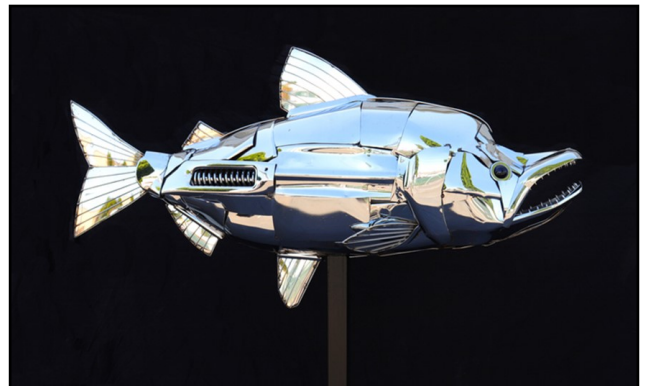

Interpretive Center Rain Garden

Artist Name: Kirk Seese

Title: Pluma Sculptura, aka "The Feather"

East Interpretive Center

Artist Name: Lin McJunkin

Title: Fossil III

River Roasters

Artist Name: Mark Brody

Title: Glam-y Salmon

Gazebo Park

Artist Name: Jud Turner

Title: Loki - Sockeye Salmon

CITY OF FLORENCE **2022 ART EXPOSED** **ROTATING, OUTDOOR ART GALLERY**

Maple Street Park

Artist Name: Kirk Seese

Title: Icosahedron (Kinetic & Interactive)